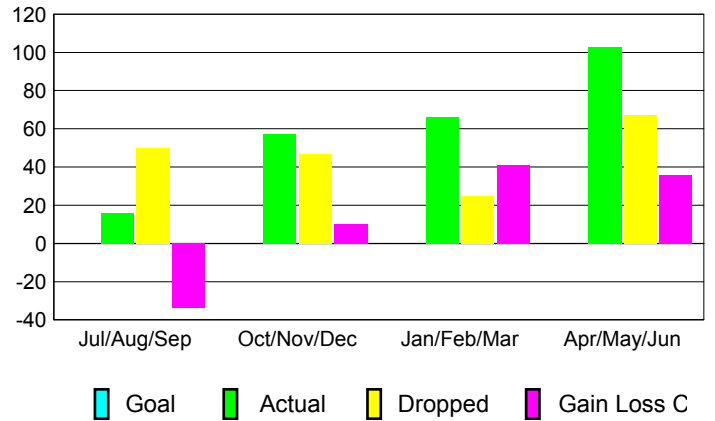

GMT: **ED LECIUS**

Location: **CONNECTICUT**

GMT CA: **1**

CLUBS

Month	New Club Goal	Actual New Clubs	Actual Dropped Clubs	Gain/Loss of Clubs
2012-2013				
Jul/Aug/Sep	0	0	0	0
Oct/Nov/Dec	0	0	1	-1
Jan/Feb/Mar	0	1	0	1
Apr/May/June	0	0	1	-1
Totals	0	1	2	-1

Club Results 2012-2013
Goal, New, Dropped, Gain/Loss

YTD Status Quo Clubs 2012-2013

Status Quo Clubs Compared to Status Quo Members

Club Gain/Loss 2012-2013

MEMBERSHIP

Month	Net Memb Goal	Actual New Memb	Actual Dropped Memb	Gain/Loss of Memb
2012-2013				
Jul/Aug/Sep	0	16	50	-34
Oct/Nov/Dec	0	57	47	10
Jan/Feb/Mar	0	66	25	41
Apr/May/June	0	103	67	36
Totals	0	242	189	53

Membership Results 2012-2013
Goal, New, Dropped, Gain/Loss

Gender Comparison 2012-2013

Membership Gain/Loss 2012-2013