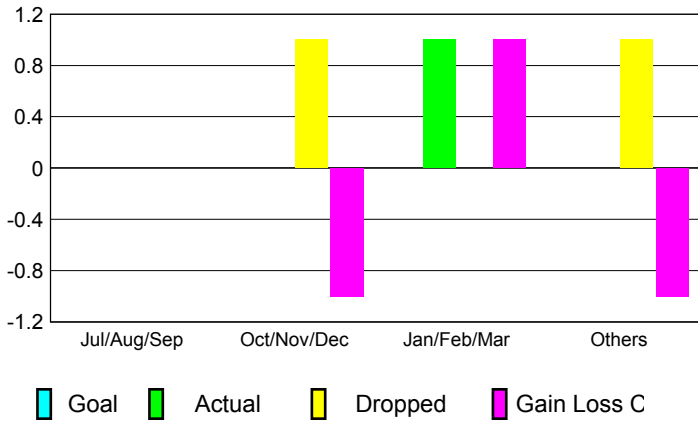

GMT: **ED LECIUS**

Location: **CONNECTICUT**

GMT CA: **1**

CLUBS

Month	New Club Goal	Actual New Clubs	Actual Dropped Clubs	Gain/Loss of Clubs
2012-2013				
Jul/Aug/Sep	0	0	0	0
Oct/Nov/Dec	0	0	1	-1
Jan/Feb/Mar	0	1	0	1
Apr/May/June	0	0	1	-1
Totals	0	1	2	-1

Club Results 2012-2013
Goal, New, Dropped, Gain/Loss

YTD Status Quo Clubs 2012-2013

Status Quo Clubs Compared to Status Quo Members

Club Gain/Loss 2012-2013

MEMBERSHIP

Month	Net Memb Goal	Actual New Memb	Actual Dropped Memb	Gain/Loss of Memb
2012-2013				
Jul/Aug/Sep	0	16	50	-34
Oct/Nov/Dec	0	57	47	10
Jan/Feb/Mar	0	66	25	41
Apr/May/June	0	103	67	36
Totals	0	242	189	53