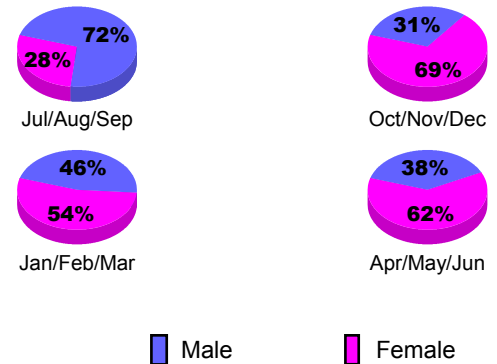

Club Results 2012-2013
Goal, New, Dropped, Gain/Loss

YTD Status Quo Clubs 2012-2013

Status Quo Clubs Compared to Status Quo Members

Club Gain/Loss 2012-2013

MEMBERSHIP

Month	Net Memb Goal	Actual New Memb	Actual Dropped Memb	Gain/Loss of Memb
2012-2013				
Jul/Aug/Sep	0	16	50	-34
Oct/Nov/Dec	0	57	47	10
Jan/Feb/Mar	0	66	25	41
Apr/May/June	0	103	67	36
Totals	0	242	189	53

Membership Results 2012-2013
Goal, New, Dropped, Gain/Loss

Gender Comparison 2012-2013

Membership Gain/Loss 2012-2013